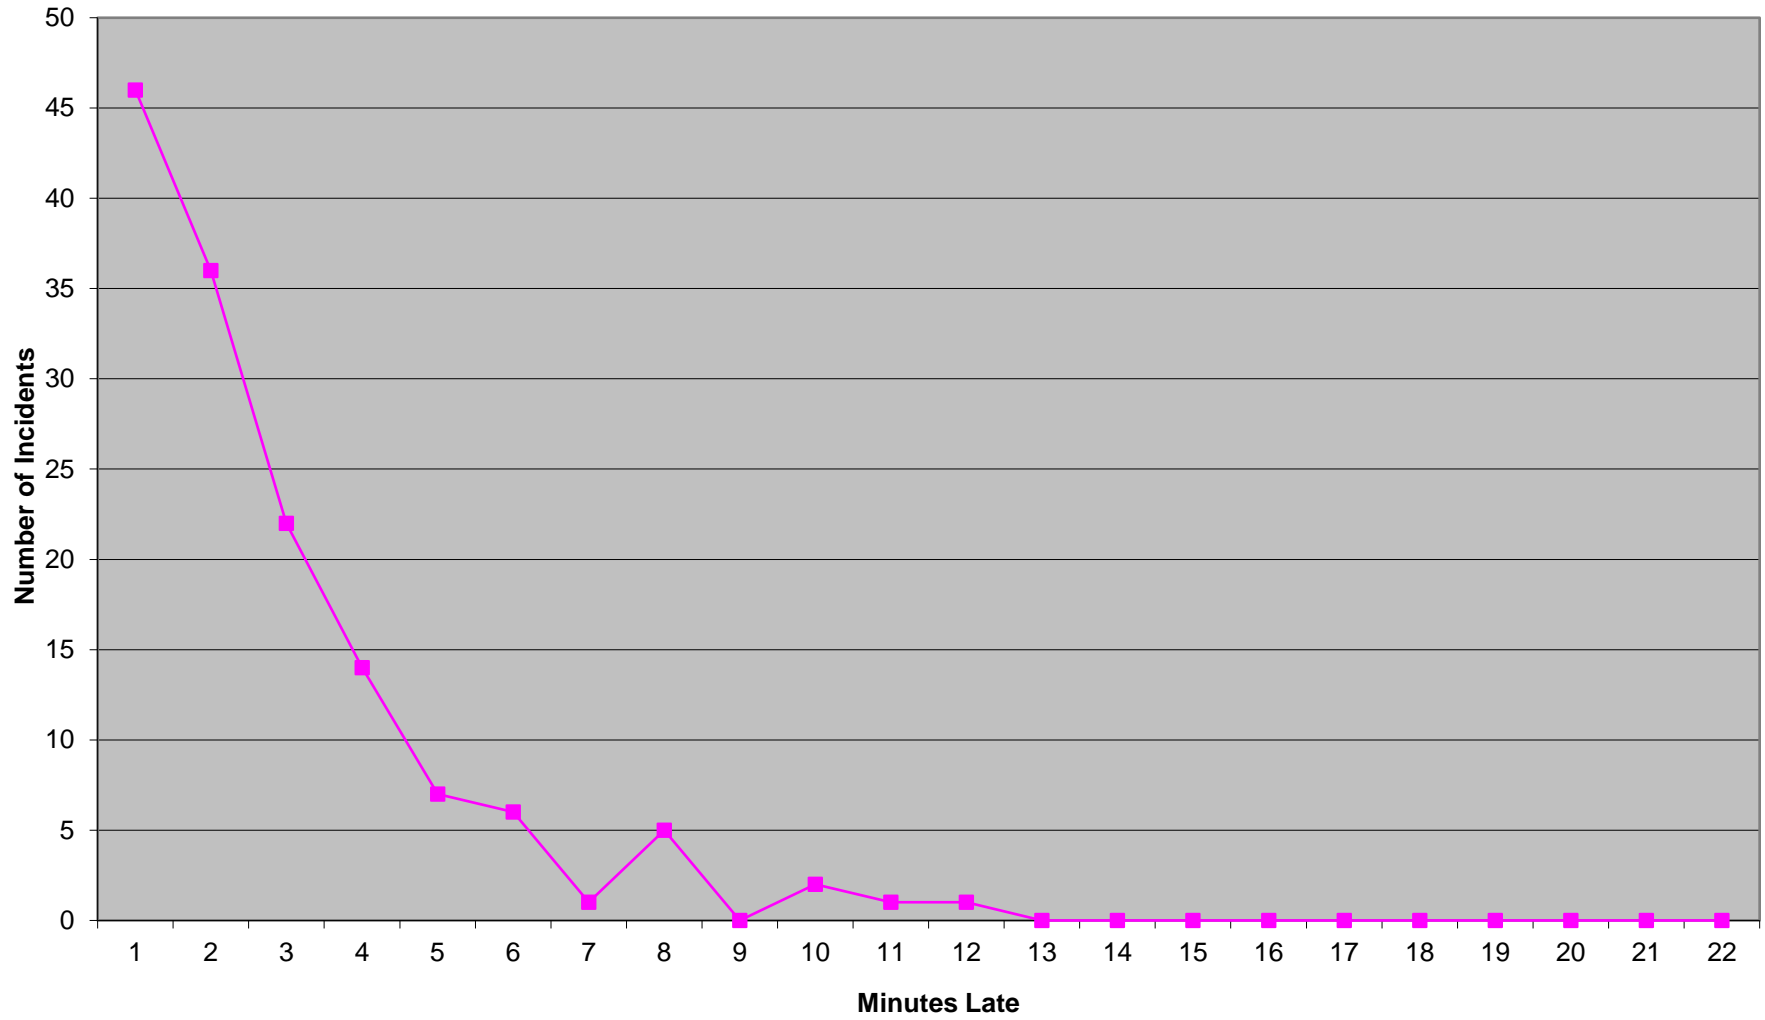

**Eastern Division Priority 1 Late Calls
April 2017**

Western Division Priority 1 Late Calls April 2017

Edmond Priority 1 Late Calls April 2017