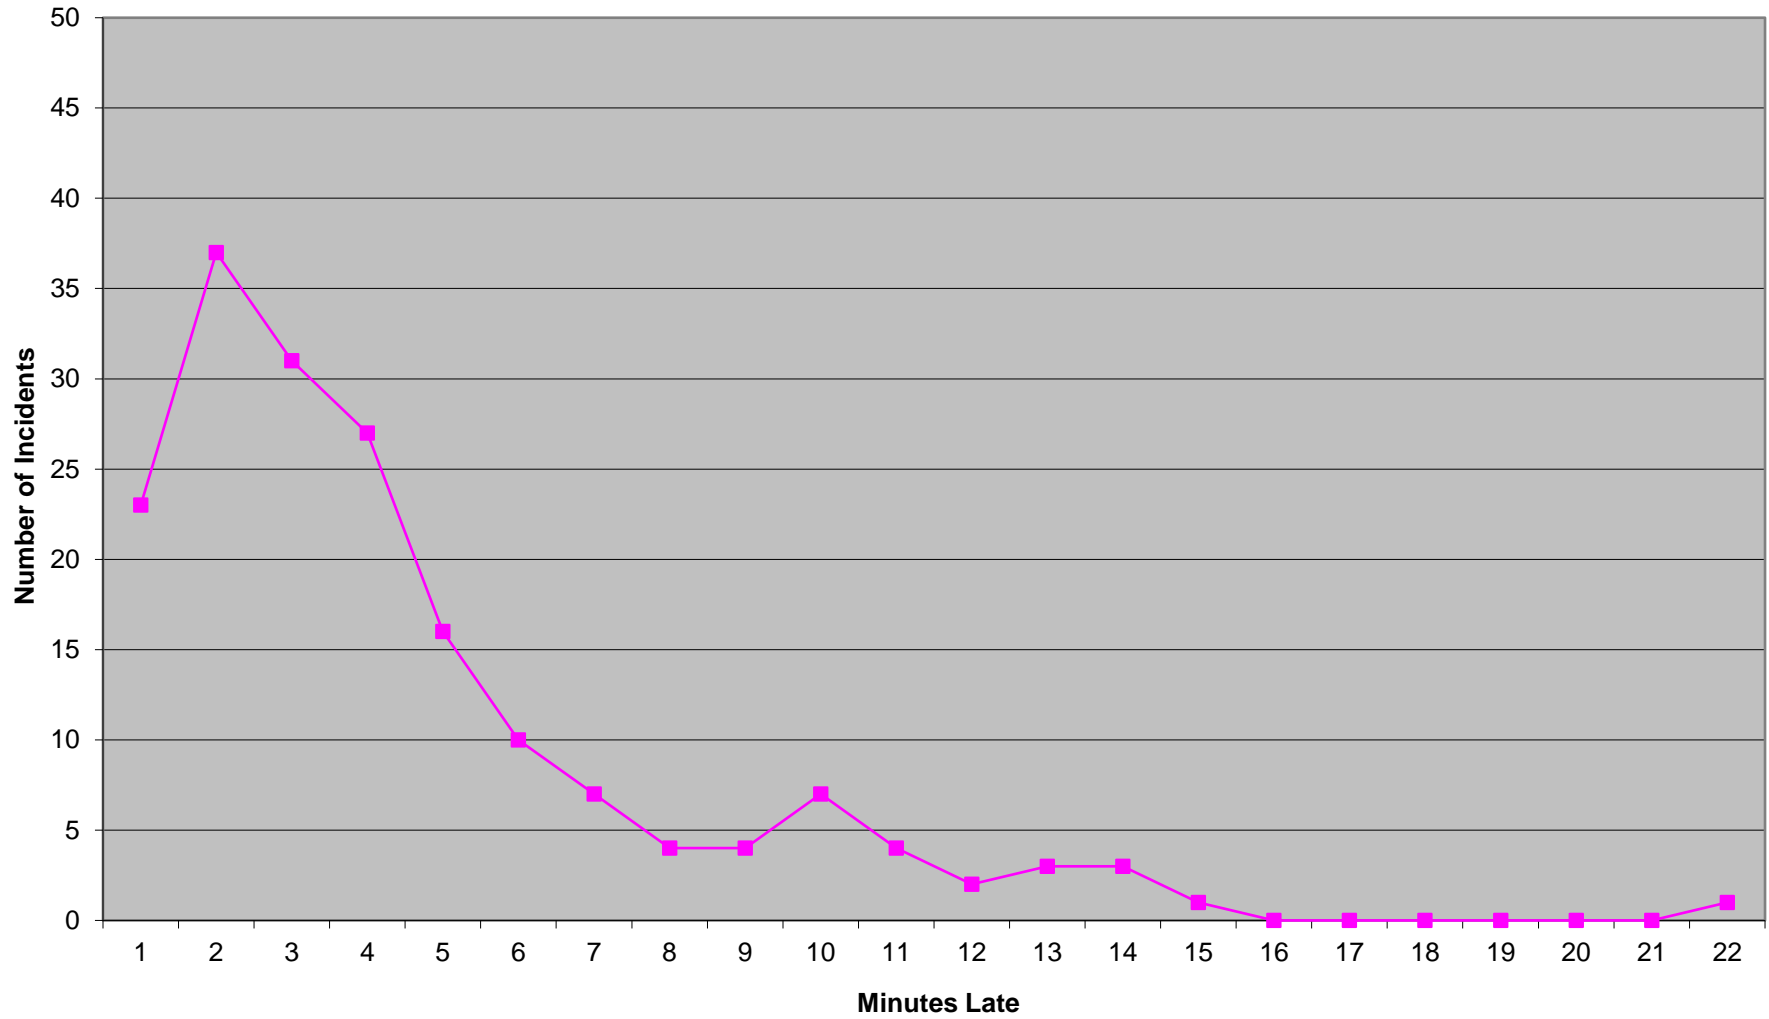

**Eastern Division Priority 1 Late Calls
April 2017**

Western Division Priority 1 Late Calls April 2017

Edmond Priority 1 Late Calls April 2017